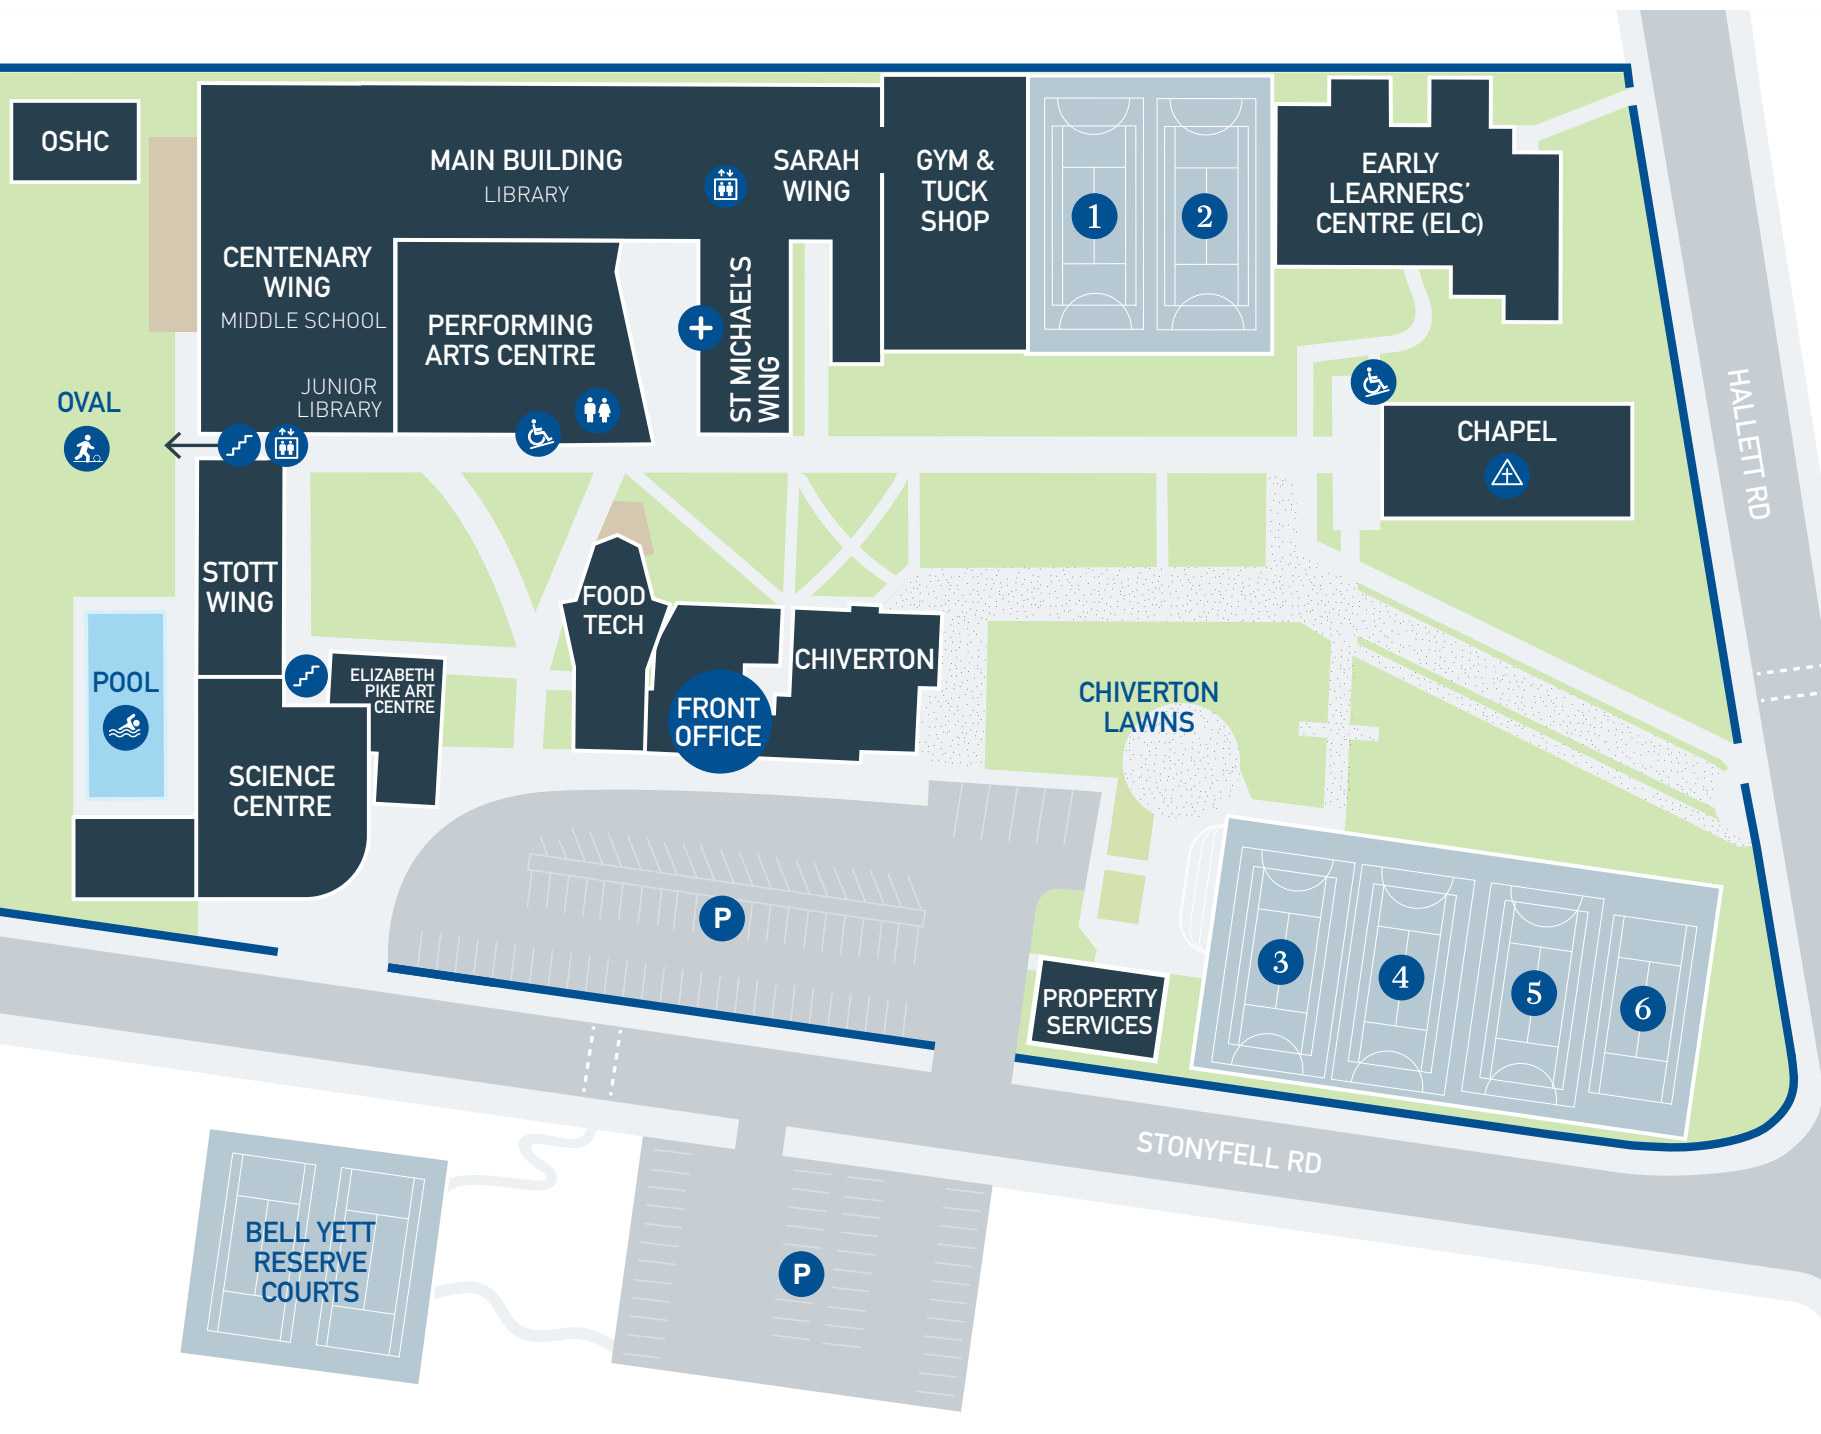

ST PETERS GIRLS

Front Office / Chiverton
Administration
School Shop

Centenary Wing
LEVEL 3
Middle School
LEVEL 2
Junior Library

Main Building
LEVEL 3
Library
LEVEL 2
Junior Classrooms
LEVEL 1
Performing Arts (♿)
Arts Administration Office
Music & Drama Rooms

Sarah Wing
LEVEL 2
Junior Classrooms

St Michael's Wing
Health Centre (⊕)
Senior Classrooms

Stott Wing
Junior Classrooms