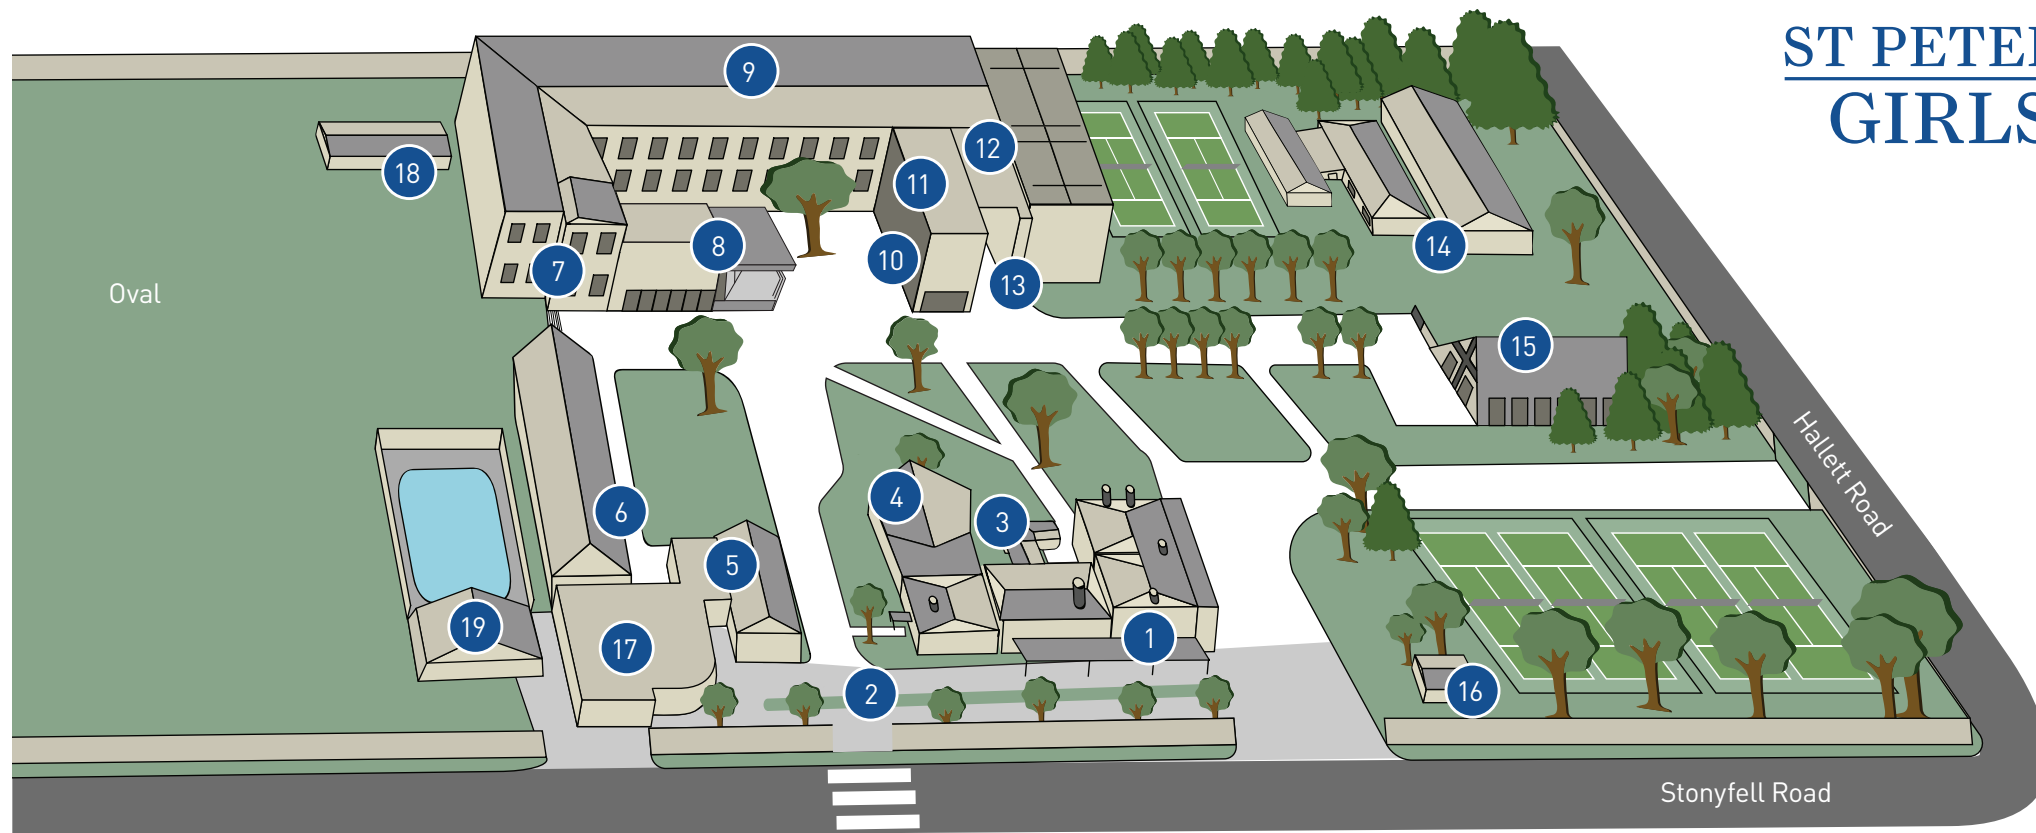

School Map

**ST PETERS
GIRLS**

Key

- | | | |
|---|--|---|
| 1. Chiverton – Front Office, School Shop and Administration | 7. Centenary Wing
Top: Middle School Classrooms
Lower: Junior School Library | 11. St Michael's Wing (Senior Classrooms) |
| 2. Car Park | 8. Arts Centre | 12. Sarah Wing (Science Laboratories) |
| 3. Community Relations Office and School Museum | 9. Main Building
Top: Library
Middle: Upper Primary
Lower: Arts Office, Music and Drama rooms | 13. Gym, PE Office and Tuck Shop |
| 4. Food Technology Centre | 10. Health Centre | 14. Early Learners' Centre |
| 5. Elizabeth Pike Art Centre | | 15. Chapel |
| 6. Stott Wing (Junior Primary) | | 16. Property Services |
| | | 17. New Science Centre |
| | | 18. Temporary Art Block |
| | | 19. Pool and Change Rooms |