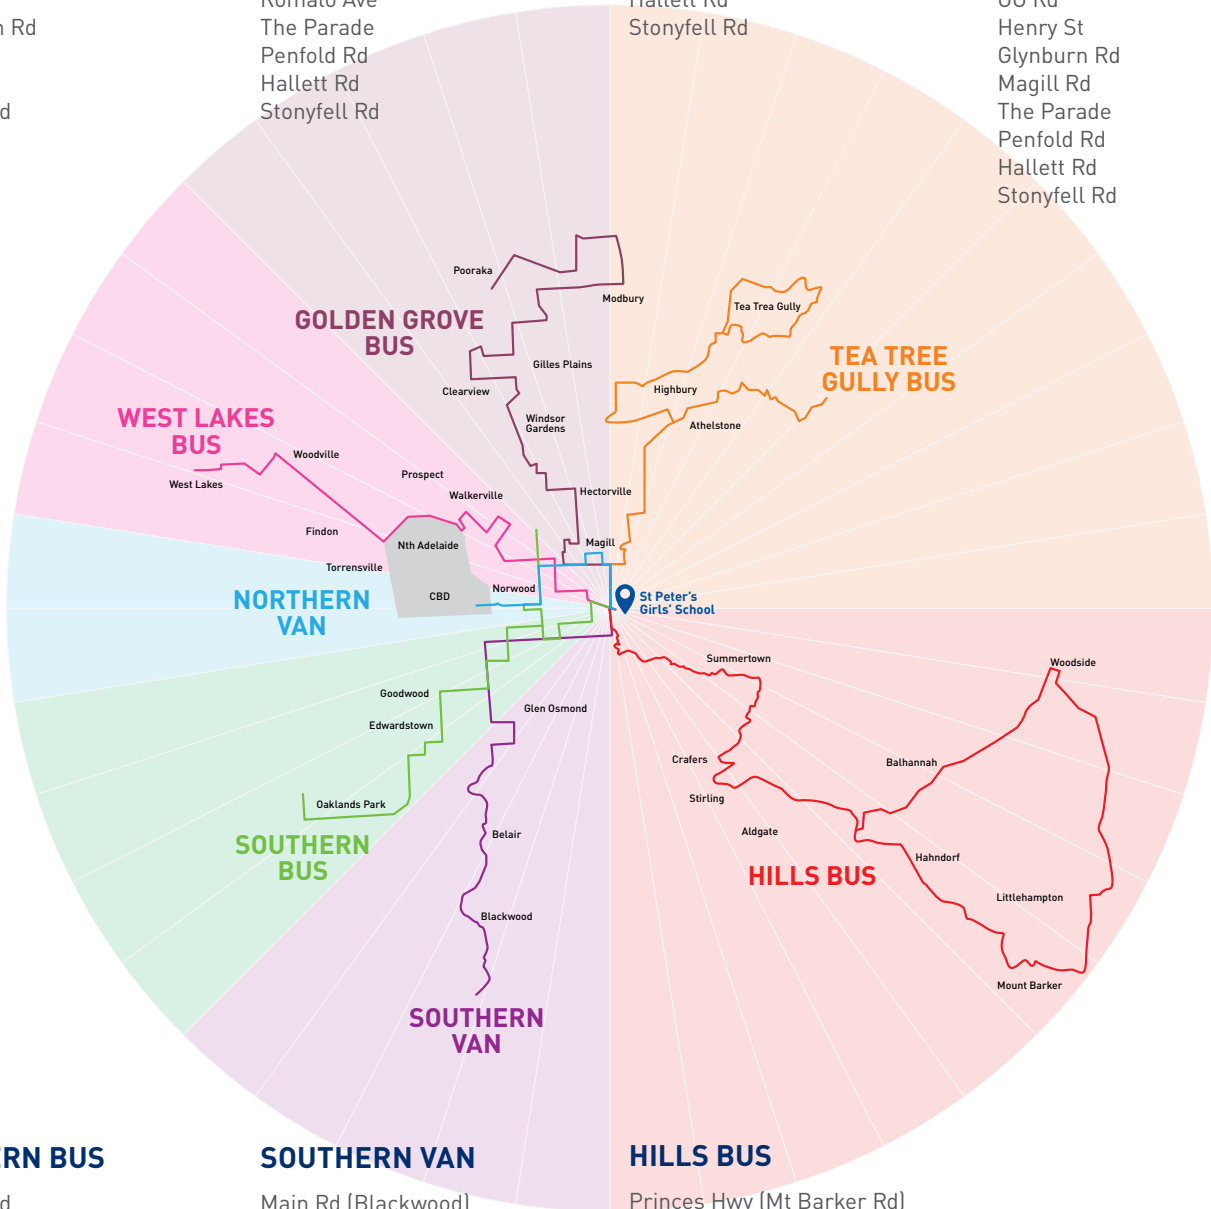

We offer a convenient, personalised bus service for our School families, catering for students who live in the north, south, east or west. We have five 24 seat buses which start at Tea Tree Gully, Golden Grove, West Lakes, Brighton and Mt Barker and two 11 seat vans servicing inner southern and inner northern suburbs.

# Bus Routes

## TEA TREE GULLY BUS

North East Rd  
Lower North East Rd  
Lyons Rd  
Gorge Rd  
Montague Rd  
Stradbroke Rd  
Morialta Rd  
Glen Stuart Rd  
Romalo Ave  
The Parade  
Penfold Rd  
Hallett Rd  
Stonyfell Rd

## GOLDEN GROVE BUS

Grand Junction Rd  
Nelson Rd  
Milne Rd  
Walkleys Rd  
Fosters Rd  
Glenburnie Rd  
Hampstead Rd  
Folland Ave  
OG Rd  
Henry St  
Glynburn Rd  
Magill Rd  
The Parade  
Penfold Rd  
Hallett Rd  
Stonyfell Rd