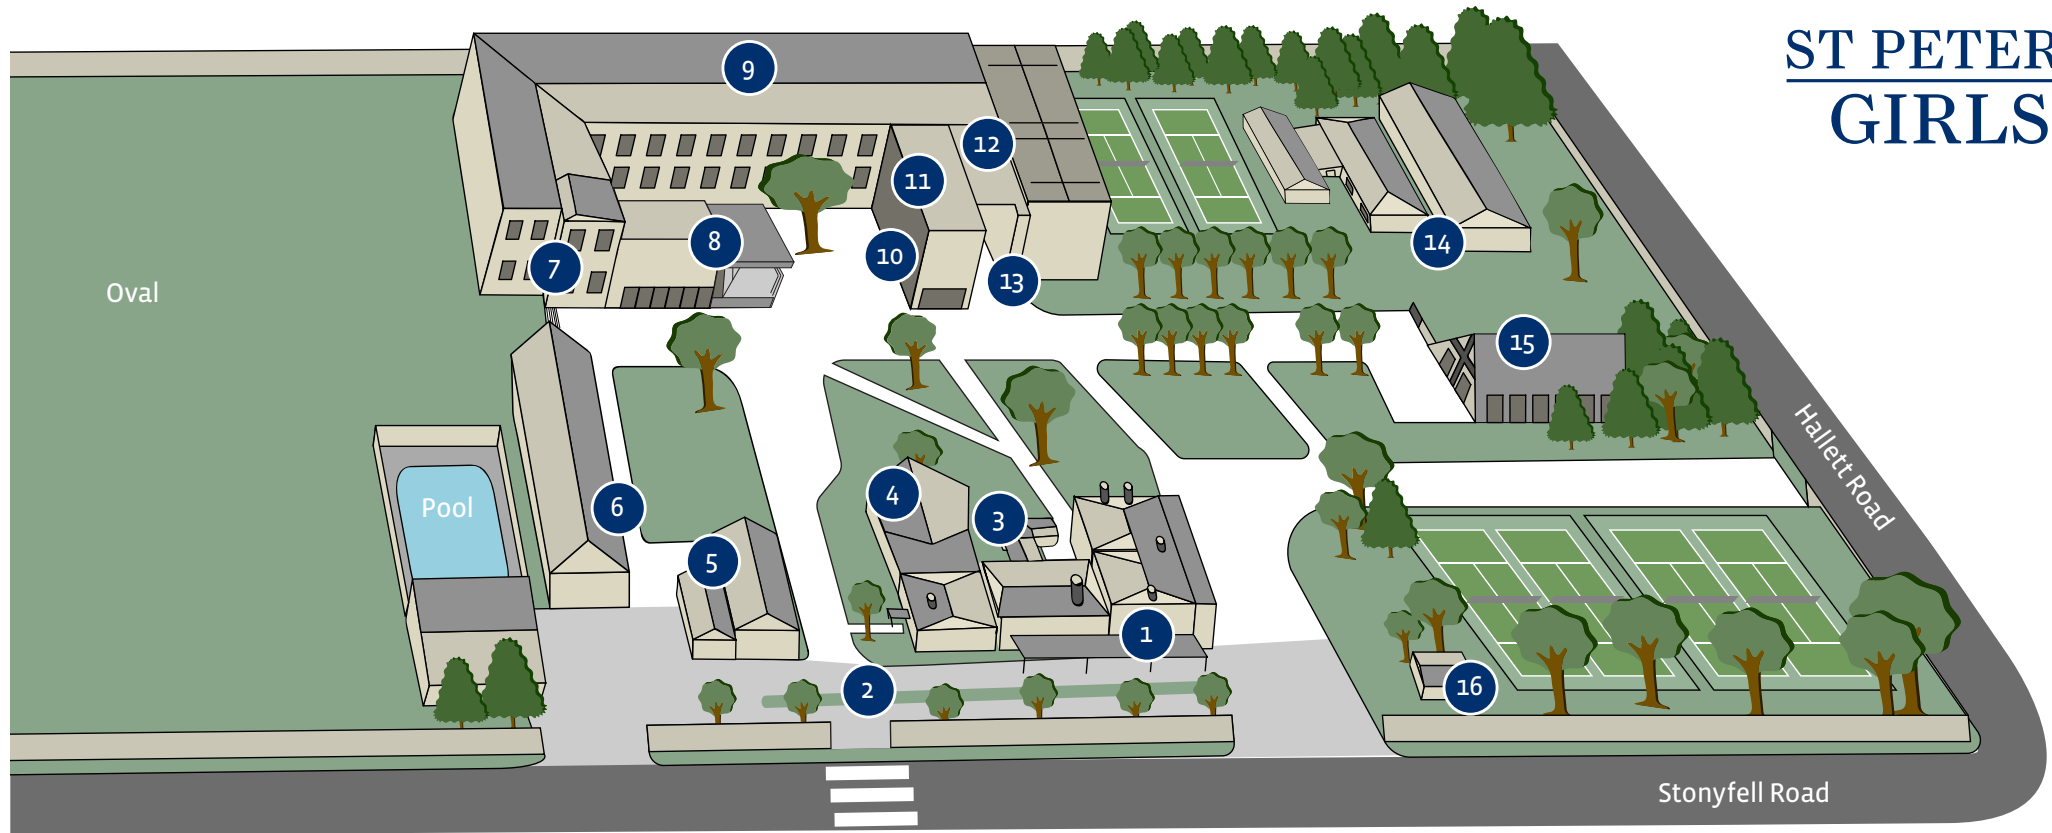

# School map

**ST PETERS  
GIRLS**

## Key

- |   |  |   |
|---|--|---|
| 1. Chiverton – Front Office, School Shop & Administration | 7. Centenary Wing<br>Top: Humzy Theatre & Senior Resource Centre<br>Lower: IT Help Desk, Junior Resource Centre & Junior School IT Hub | 10. Health Centre                             |
| 2. Car Park   | 8. Arts Centre   | 11. St Michael's Wing (Senior Classrooms)     |
| 3. Development Office and School Museum                   | 9. Main Building<br>Top: Middle School Classrooms<br>Middle: Years 4–6 Classrooms<br>Lower: Arts Office and Music and Drama rooms      | 12. Sarah Wing (Science Laboratories)         |
| 4. Food Technology Centre                                 |  | 13. Gym, Fitness Centre, PE Office & Tuckshop |
| 5. Elizabeth Pike Art Centre                              |  | 14. Early Learners' Centre                    |
| 6. Stott Wing (Junior Primary)                            |  | 15. Chapel                                    |
|   |  | 16. Property Services                         |